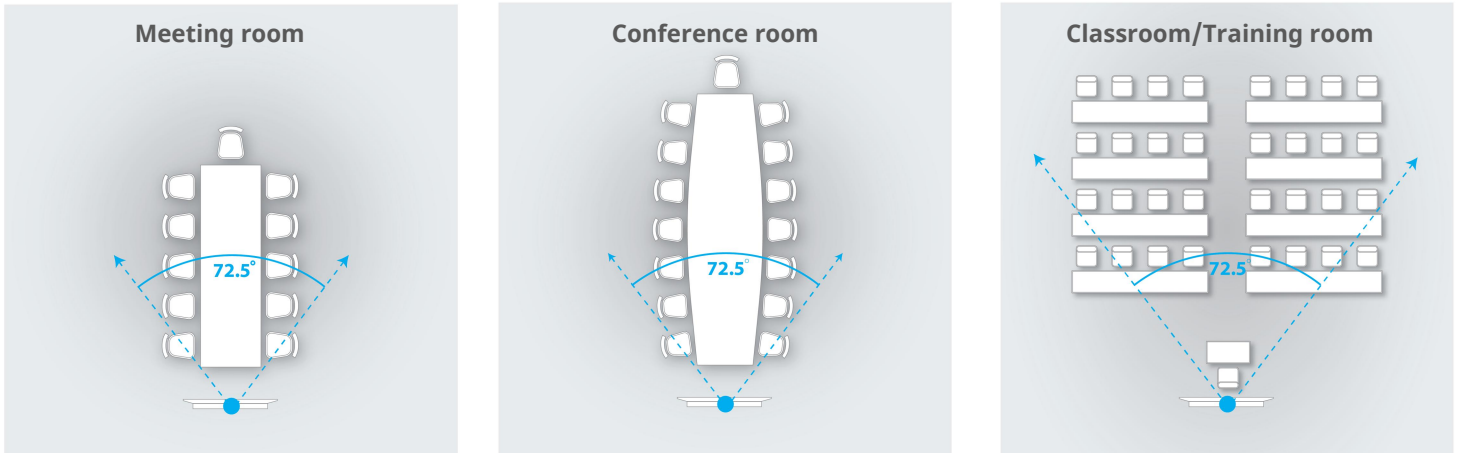

Power Consumption : 12W (Max)

MTBF : >30000h

Size : 128.5x118x156.2mm

Net Weight : 0.91K g

Application Scenarios

Disclaimer:- Room setup diagrams provided for reference only. Actual room setup and size may vary as per requirements.