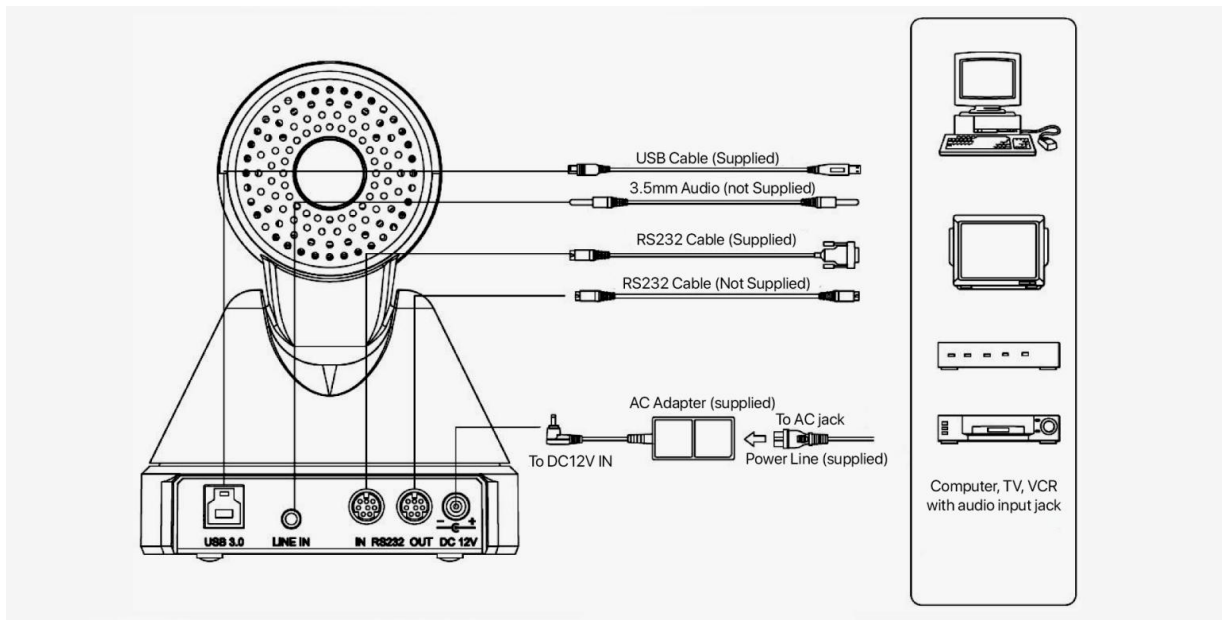

Communication Interface : 1xRS232 Out: 8pin Min DIN, Max Distance: 30m, Protocol: VISCA network use only

Communication Interface : 1xRS485: Share with RS232 Out, Max Distance: 1200m, Protocol: VISCA/Pelco-D/Pelco-P

Power Consumption : 12W (Max)

MTBF : >30000h

Size : 128.5x118x156.2mm

Net Weight : 0.91K g

Application Scenarios

Disclaimer:- Room setup diagrams provided for reference only. Actual room setup and size may vary as per requirements.

Connectivity

Ordering Information

- Contents** : Camera, Power Adapter, IR remote, USB 3.0 Cable, User Manual, Serial to Visca cable.
- Part code** : **PPU-PVC-PC3-108P-12X**

LEARN MORE

For more information on WHD 1080 12X [Click Here](#)