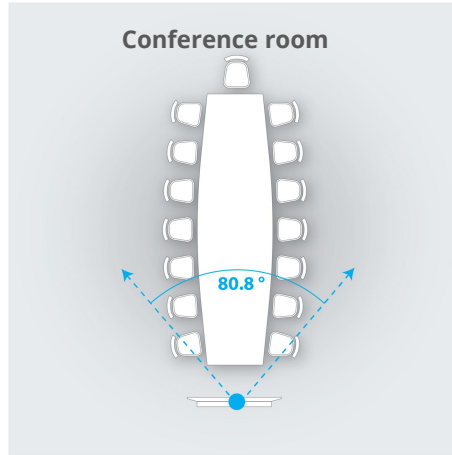

Application Scenarios

Disclaimer:- Room setup diagrams provided for reference only. Actual room setup and size may vary as per requirements.