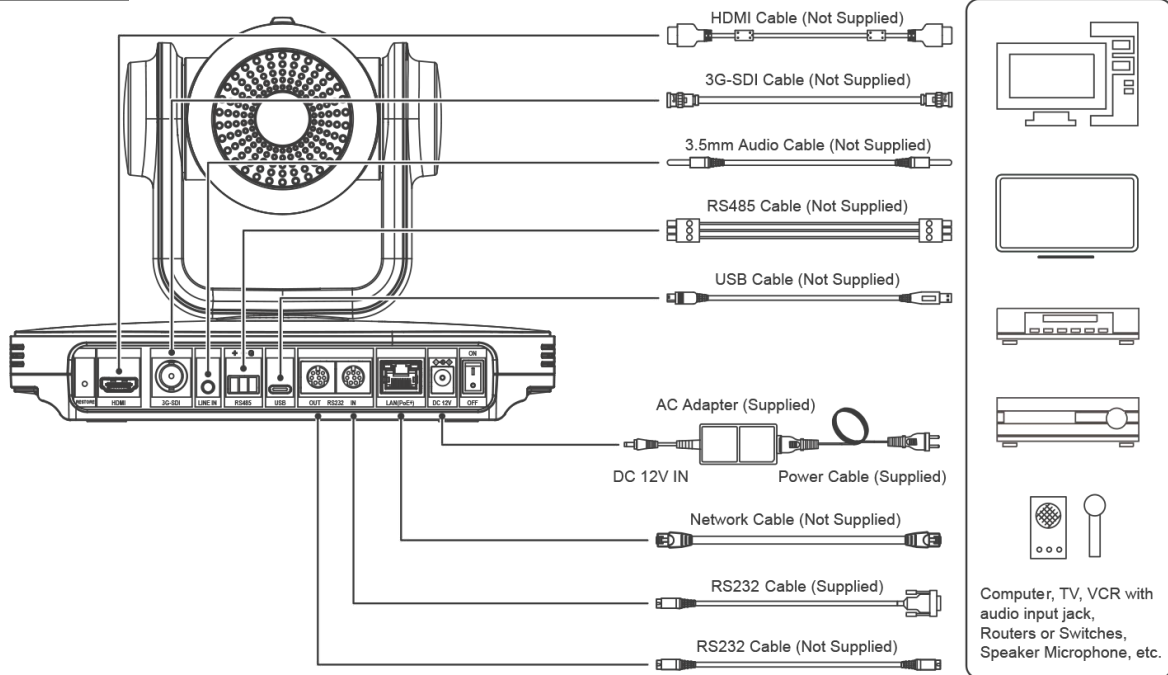

Connectivity

Ordering Information

Part code : **PPU-PVC-FHD-4k-12X**

LEARN MORE

For more information on Elite 4K 12x Camera [Click Here](#)

SALES AND INQUIRIES

Global Headquarters

Q3-A3, 10th Floor Cyber Towers,
HITEC City, Hyderabad,
Telangana 500081, **India**
Phone: **+91 9100123013**
Email: **vc@peoplelinkvc.com**

International Contact Numbers

USA: +1 669-696-8383
Australia: +61 370 037070
France: +33 6 80 75 26 42
Middle East: +966 5300 19292
UK: +44 20 4571 5454

Tech Support

Toll Free: 1800 208 3399
customersupport@peoplelinkvc.com