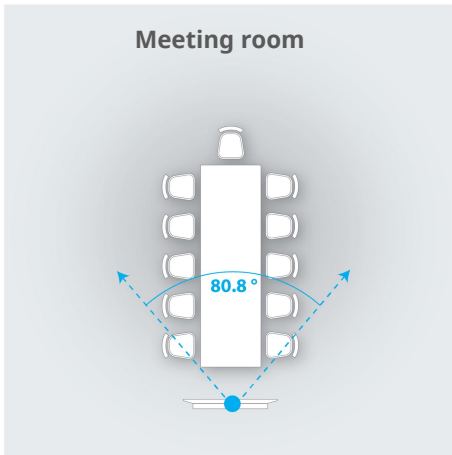

Application Scenarios

Disclaimer:- Room setup diagrams provided for reference only. Actual room setup and size may vary as per requirements.