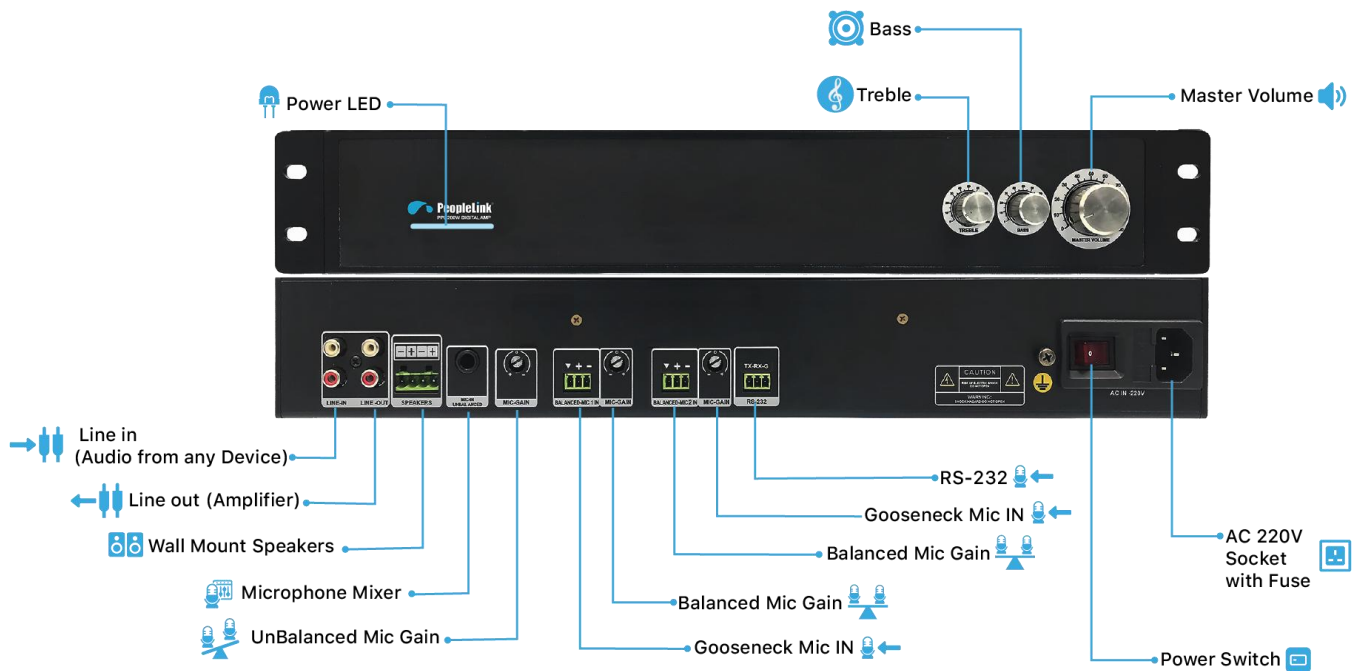

Package Includes: Inbuilt Package Includes People Link Amplifier, 2 RCA Cable, Phonix Connectors, Power Cable.

Interface

Line Input : 1x2RCA

Line output : 1x2RCA

Unbalanced Mic input : 1x6.5mm phono jack with gain controller

Balanced 48Volts /12Volts phantom Mic inputs :
2x XLR ports with separate gain controllers

Controlling : Rs232 Visca

Physical Dimentions and Chassis Details

Made with MS and Aluminum metal with black matt fine structure powder coating and 2 U Size with

Rack mountable

Dimentions : 435mm X 8.9mm X 175mm LxWxD

Accessories

Audio Cable

Power Cable

Phoenix connectors

Device Set-up

Disclaimer:- Room setup diagrams provided for reference only. Actual room setup and size may vary as per requirements.