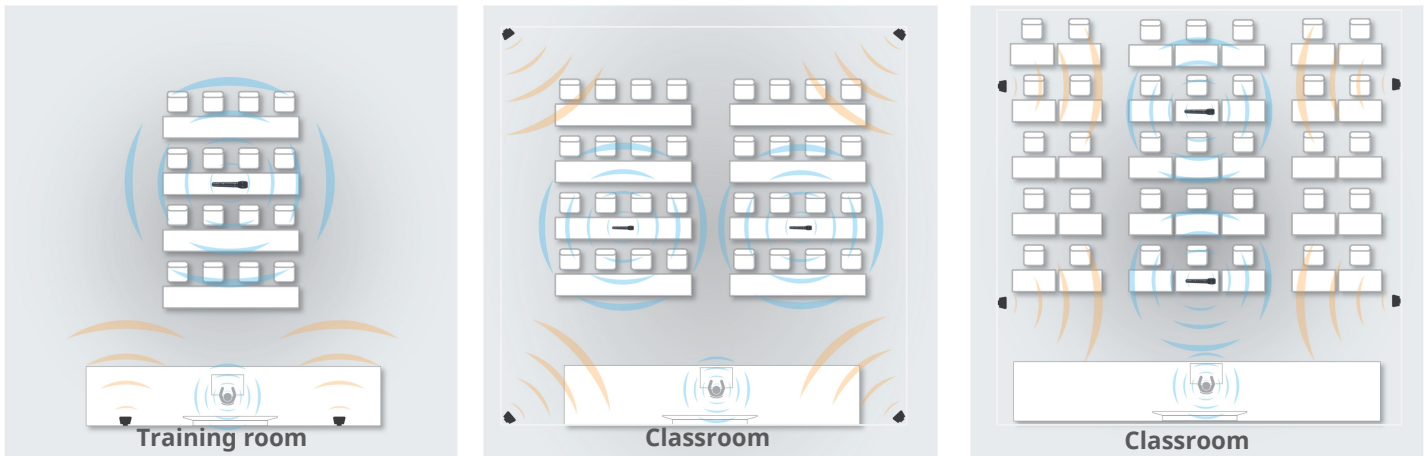

Rack mountable

Dimentions : 435mm X 8.9mm X 175mm LxWxD

Accessories

Audio Cable

Power Cable

Phoenix connectors

Device Set-up

Disclaimer:- Room setup diagrams provided for reference only. Actual room setup and size may vary as per requirements.