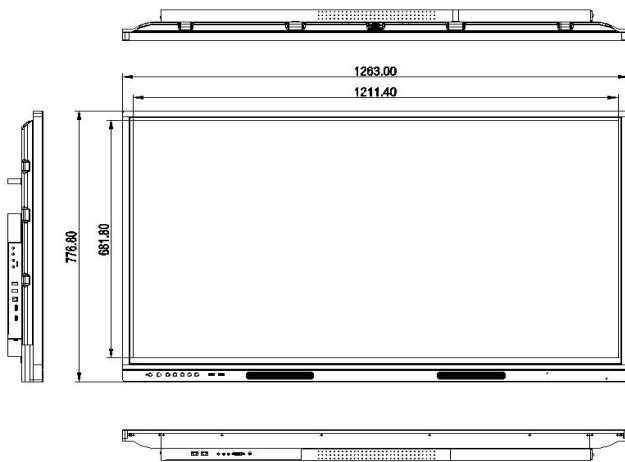

General Specifications

Display Parameters

Size : 55"

Visual ratio : 16:9

Max visual area : 1209.6(H)×680.4(V)mm

Resolution : 3840 (H) ×2160 (V)

Pixel pitch : 0.315×0.315mm

Frequency : 60Hz

Size and Weight

Bare dimension : 1706.76×1027.32×87.31mm

Packing dimension : 1390×210×910mm

Machine +wall mount thickness : 117.6mm

VESA hole site : 400×200mm

Wall mounting screw specifications : M8×25mm

Net weight ; 28±1KG

Working Elevation : <5000m

Optional modules

OPS module dimension

OPS size (120mm*180mm*30mm)

OPS size (195mm*180mm*30mm)

OPS size (195mm*180mm*42mm)

Application Scenarios

Disclaimer:- Room setup diagrams provided for reference only. Actual room setup and size may vary as per requirements.