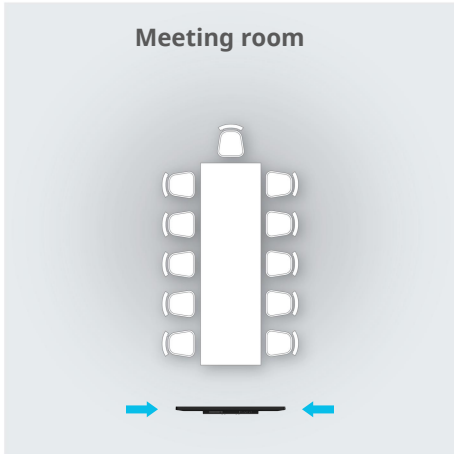

Working Elevation : <5000m

Optional modules

OPS module dimension

OPS size (120mm*180mm*30mm)

OPS size (195mm*180mm*30mm)

OPS size (195mm*180mm*42mm)

Application Scenarios

Disclaimer:- Room setup diagrams provided for reference only. Actual room setup and size may vary as per requirements.