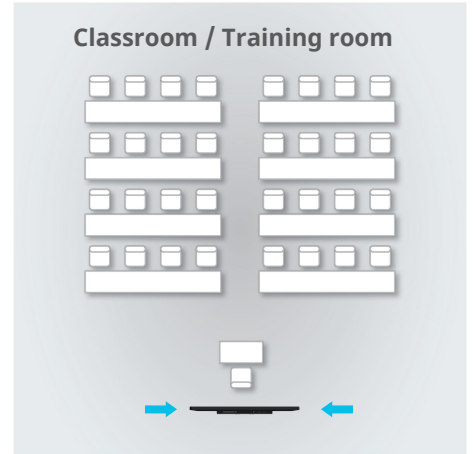

Working Elevation : <5000m

Optional modules

OPS module dimension

OPS size (120mm*180mm*30mm)

OPS size (195mm*180mm*30mm)

OPS size (195mm*180mm*42mm)

Application Scenarios

Disclaimer:- Room setup diagrams provided for reference only. Actual room setup and size may vary as per requirements.