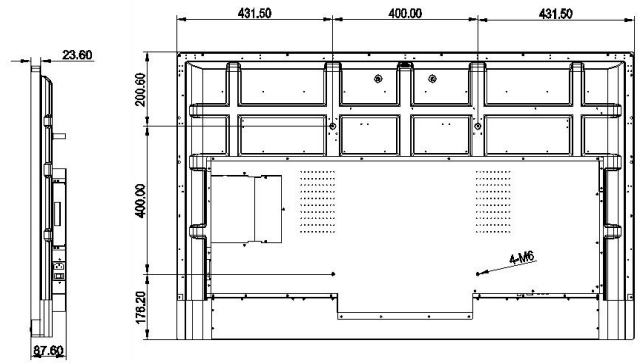

Size and Weight

Bare dimension : 1706.76×1027.32×87.31mm

Packing dimension : 1390×210×910mm

Machine +wall mount thickness : 117.6mm

VESA hole site : 400×200mm

Wall mounting screw specifications : M8×25mm

Net weight ; 28±1KG

Working Elevation : <5000m

Optional modules

OPS module dimension

OPS size (120mm*180mm*30mm)

OPS size (195mm*180mm*30mm)

OPS size (195mm*180mm*42mm)

Application Scenarios

Disclaimer:- Room setup diagrams provided for reference only. Actual room setup and size may vary as per requirements.