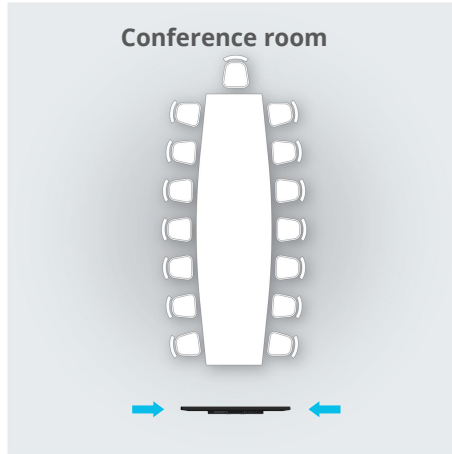

Working Elevation : <5000m

Optional modules

OPS module dimension

OPS size (120mm*180mm*30mm)

OPS size (195mm*180mm*30mm)

OPS size (195mm*180mm*42mm)

Application Scenarios

Disclaimer:- Room setup diagrams provided for reference only. Actual room setup and size may vary as per requirements.