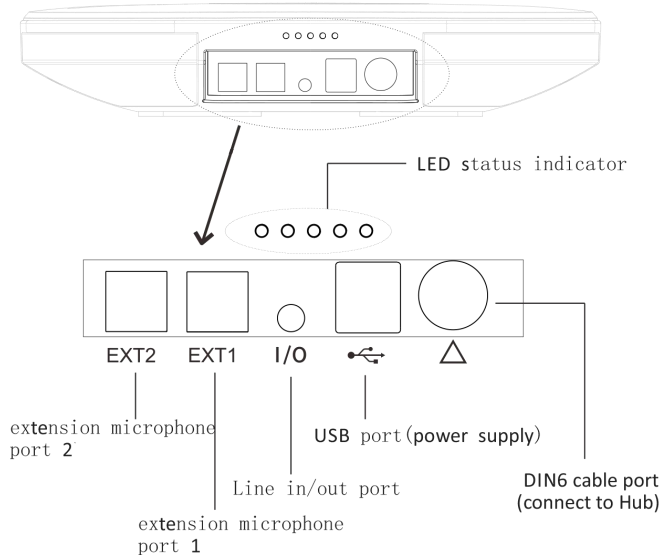

#### Quad 12 Extension Scheme

- Quad speakerphone 12 + 2 extension microphone to apply to a large-sized room
- The extension microphone has the function of voice pickup
- The extension microphone is connected through 3.5-meter cable of Rj9

## Application Scenarios

**Disclaimer:-** Room setup diagrams provided for reference only. Actual room setup and size may vary as per requirements.

## Connectivity

 Mute microphone	 Microphone on	 connecting
 PC disconnected	 Volume up/down	 Wireless connection
 Wireless disconnection	 charging	 Battery status