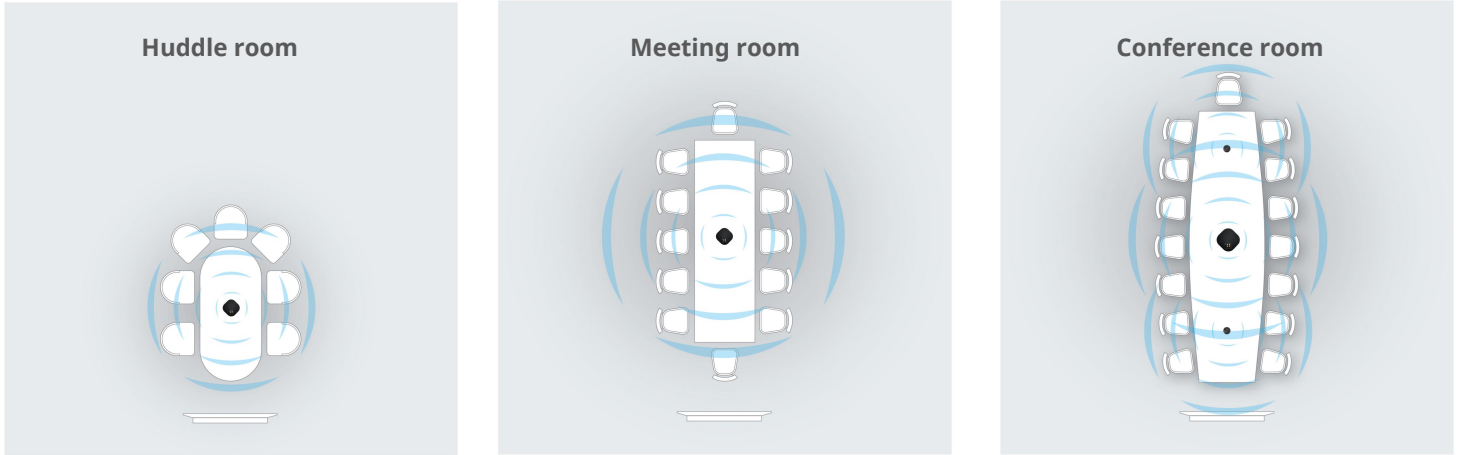

Application Scenarios

Disclaimer:- Room setup diagrams provided for reference only. Actual room setup and size may vary as per requirements.

Connectivity

 Mute microphone	 Microphone on	 connecting
 PC disconnected	 Volume up/down	 Wireless connection
 Wireless disconnection	 charging	 Battery status