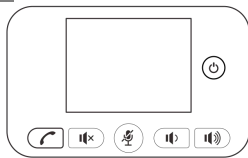

Connectivity

 Mute microphone	 Microphone on	 connecting
 PC disconnected	 Volume up/down	 Wireless connection
 Wireless disconnection	 charging	 Battery status