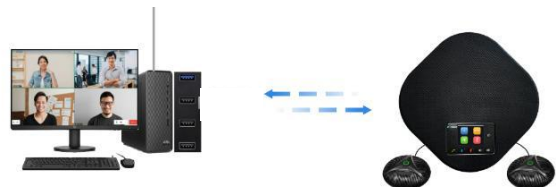

Specifications :

- Microphone frequency response: 100Hz-22KHz
- Voice pickup 360°
- 3.5 meters cable
- 3 meters radius voice pickup
- Rj9 interface

Quad 12 Extension Scheme

- Quad speakerphone 12 + 2 extension microphone to apply to a large-sized room
- The extension microphone has the function of voice pickup
- The extension microphone is connected through 3.5-meter cable of Rj9