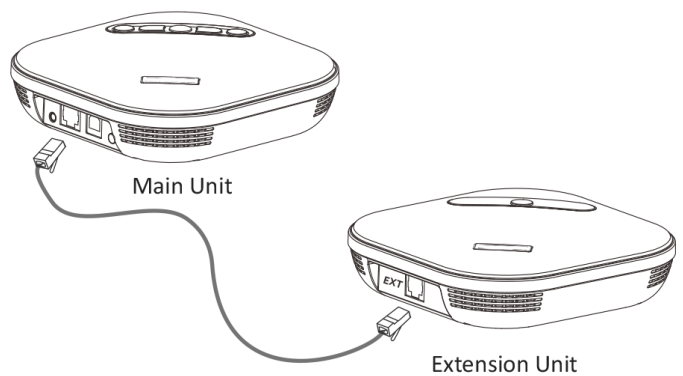

Connectivity

Ordering Information

PeopleLink Quad Speakerphone 6

: PPU-PVC-CP-15W

PeopleLink Quad Speakerphone Extension

: PPPU-PVC-CP-15E

LEARN MORE

For more information on Quad Speakerphone 6 [Click Here](#)

SALES AND INQUIRIES

Global Headquarters

Q3-A3, 10th Floor Cyber Towers,
HITEC City, Hyderabad,
Telangana 500081, **India**
Phone: +91 9100123013
Email: vc@peoplelinkvc.com

International Contact Numbers

USA: +1 669-696-8383
Australia: +61 370 037070
France: +33 6 80 75 26 42
Middle East: +966 5300 19292
UK: +44 20 4571 5454

Tech Support

Toll Free: 1800 208 3399
customersupport@peoplelinkvc.com