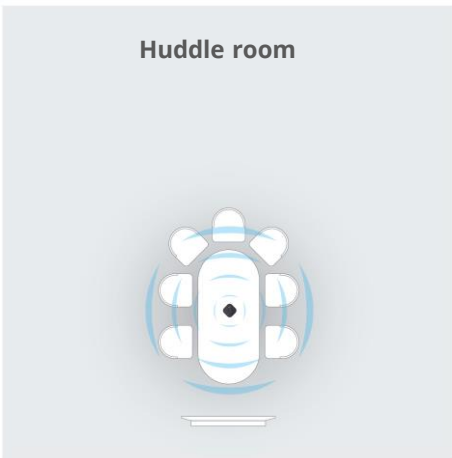

Application Scenarios

Disclaimer:- Room setup diagrams are provided for reference only. Actual room setup and size may vary as per requirements.