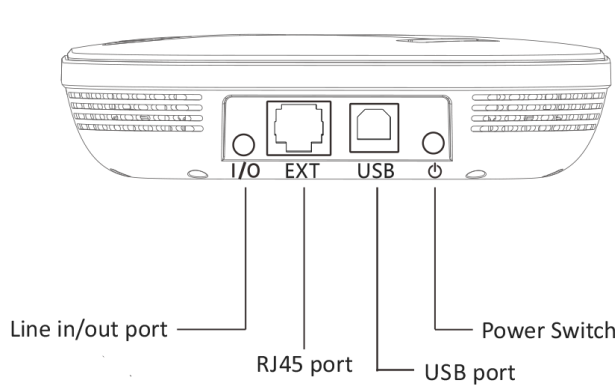

Connectivity

Ordering Information

PeopleLink Quad Speakerphone 6

: PPU-PVC-CP-15W

PeopleLink Quad Speakerphone Extension

: PPPU-PVC-CP-15E

LEARN MORE

For more information on Quad Speakerphone 6 [Click Here](#)

SALES AND INQUIRIES

Global Headquarters

Q3-A3, 10th Floor Cyber Towers,
HITEC City, Hyderabad,
Telangana 500081, **India**
Phone: +91 9100123013
Email: vc@peoplelinkvc.com

International Contact Numbers

USA: +1 669-696-8383
Australia: +61 370 037070
France: +33 6 80 75 26 42
Middle East: +966 5300 19292
UK: +44 20 4571 5454

Tech Support

Toll Free: 1800 208 3399
customersupport@peoplelinkvc.com