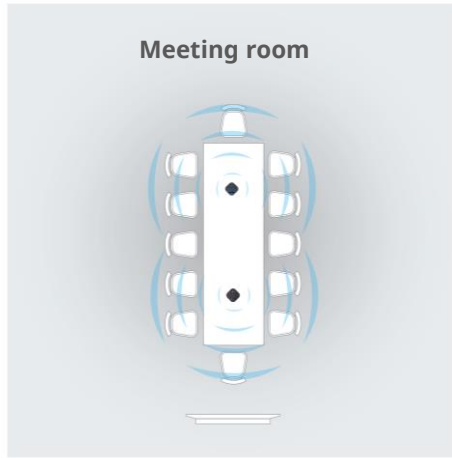

Application Scenarios

Disclaimer:- Room setup diagrams are provided for reference only. Actual room setup and size may vary as per requirements.