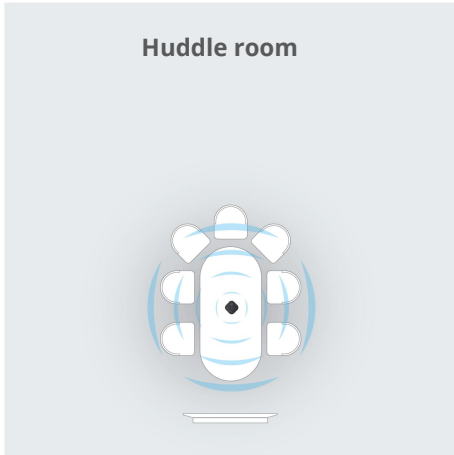

Application Scenarios

Disclaimer:- Room setup diagrams provided for reference only. Actual room setup and size may vary as per requirements.