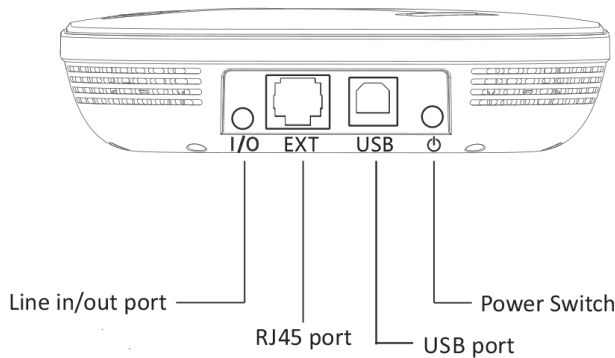

Connectivity

Ordering Information

PeopleLink Quad Speakerphone 6

: PPU-PVC-CP-15W

PeopleLink Quad Speakerphone Extension

: PPPU-PVC-CP-15E

LEARN MORE

For more information on Quad Speakerphone 6 [Click Here](#)

SALES AND INQUIRIES

Global Headquarters

Q3-A3, 10th Floor Cyber Towers,
HITEC City, Hyderabad,
Telangana 500081, **India**
Phone: **+91 9100123013**
Email: **vc@peoplelinkvc.com**

International Contact Numbers

USA: +1 669-696-8383
Australia: +61 370 037070
France: +33 6 80 75 26 42
Middle East: +966 5300 19292
UK: +44 20 4571 5454

Tech Support

Toll Free: 1800 208 3399
customersupport@peoplelinkvc.com