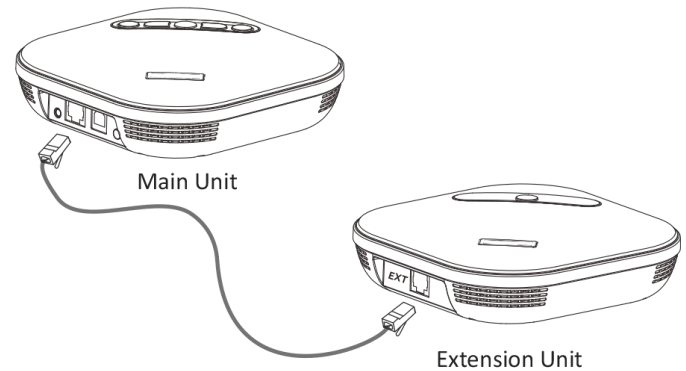

Connectivity

Ordering Information

PeopleLink Quad Speakerphone 6

: PPU-PVC-CP-15W

PeopleLink Quad Speakerphone Extension

: PPPU-PVC-CP-15E

LEARN MORE

For more information on Quad Speakerphone 6 [Click Here](#)

SALES AND INQUIRIES

Global Headquarters

Q3-A3, 10th Floor Cyber Towers,
HITEC City, Hyderabad,
Telangana 500081, **India**
Phone: **+91 9100123013**
Email: **vc@peoplelinkvc.com**

International Contact Numbers

USA: +1 669-696-8383
Australia: +61 370 037070
France: +33 6 80 75 26 42
Middle East: +966 5300 19292
UK: +44 20 4571 5454

Tech Support

Toll Free: 1800 208 3399
customersupport@peoplelinkvc.com