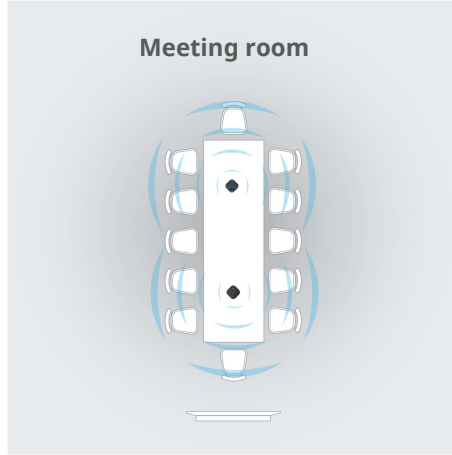

Application Scenarios

Disclaimer:- Room setup diagrams provided for reference only. Actual room setup and size may vary as per requirements.