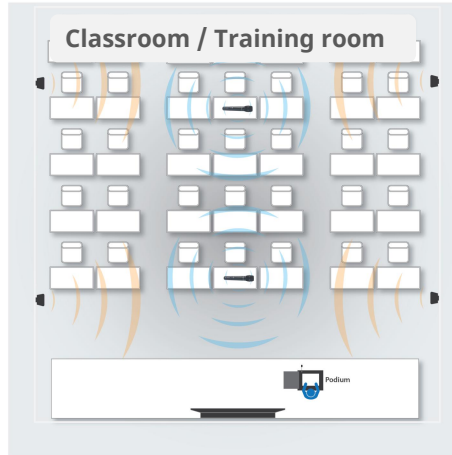

Application Scenarios

Disclaimer:- Room setup diagrams provided for reference only. Actual room setup and size may vary as per requirements.

Ordering Information

Part code : **PCU-PDP-EP-DELTA PLUS**

LEARN MORE

For more information on e-Podium [Click Here](#)

SALES AND INQUIRIES

Global Headquarters

Q3-A3, 10th Floor Cyber Towers,
HITEC City, Hyderabad,
Telangana 500081, **India**
Phone: **+91 9100123013**
Email: **vc@peoplelinkvc.com**

International Contact Numbers

USA: +1 669-696-8383
Australia: +61 370 037070
France: +33 6 80 75 26 42
Middle East: +966 5300 19292
UK: +44 20 4571 5454

UAE: +971 559-002093
Canada: +1 647-945-7373
Malaysia: +(6)018-2872188
New Zealand: +64-9-802-4666
Africa: +254 722 619 314

Tech Support

Toll Free: 1800 208 3399
customersupport@peoplelinkvc.com