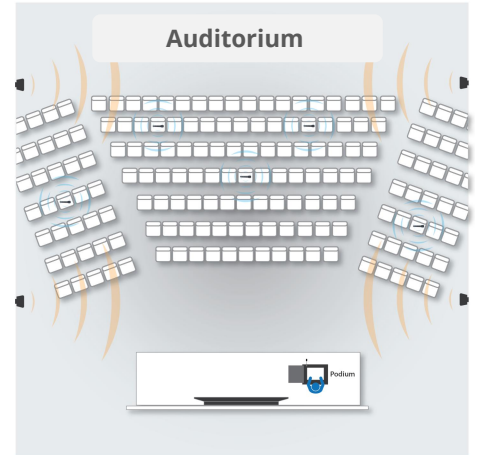

Application Scenarios

Disclaimer:- Room setup diagrams provided for reference only. Actual room setup and size may vary as per requirements.

Ordering Information

Part code : **PCU-PDP-EP-DELTA PLUS**

LEARN MORE

For more information on e-Podium [Click Here](#)

SALES AND INQUIRIES

Global Headquarters

Q3-A3, 10th Floor Cyber Towers,
HITEC City, Hyderabad,
Telangana 500081, **India**
Phone: **+91 9100123013**
Email: **vc@peoplelinkvc.com**

International Contact Numbers

USA: +1 669-696-8383
Australia: +61 370 037070
France: +33 6 80 75 26 42
Middle East: +966 5300 19292
UK: +44 20 4571 5454

UAE: +971 559-002093
Canada: +1 647-945-7373
Malaysia: +(6)018-2872188
New Zealand: +64-9-802-4666
Africa: +254 722 619 314

Tech Support

Toll Free: 1800 208 3399
customersupport@peoplelinkvc.com