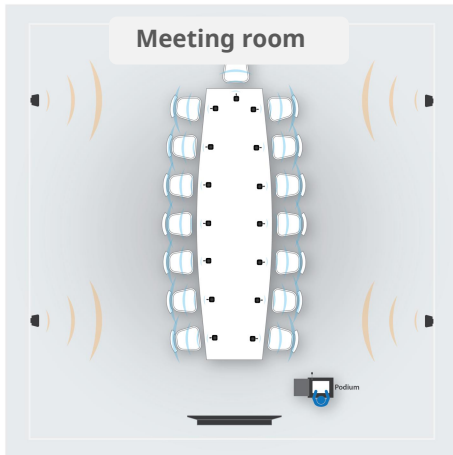

Application Scenarios

Disclaimer:- Room setup diagrams provided for reference only. Actual room setup and size may vary as per requirements.

Ordering Information

Part code : **PCU-PDP-EP-DELTA PLUS**

LEARN MORE

For more information on e-Podium [Click Here](#)

SALES AND INQUIRIES

Global Headquarters

Q3-A3, 10th Floor Cyber Towers,
HITEC City, Hyderabad,
Telangana 500081, **India**
Phone: **+91 9100123013**
Email: **vc@peoplelinkvc.com**

International Contact Numbers

USA: +1 669-696-8383
Australia: +61 370 037070
France: +33 6 80 75 26 42
Middle East: +966 5300 19292
UK: +44 20 4571 5454

UAE: +971 559-002093
Canada: +1 647-945-7373
Malaysia: +(6)018-2872188
New Zealand: +64-9-802-4666
Africa: +254 722 619 314

Tech Support

Toll Free: 1800 208 3399
customersupport@peoplelinkvc.com