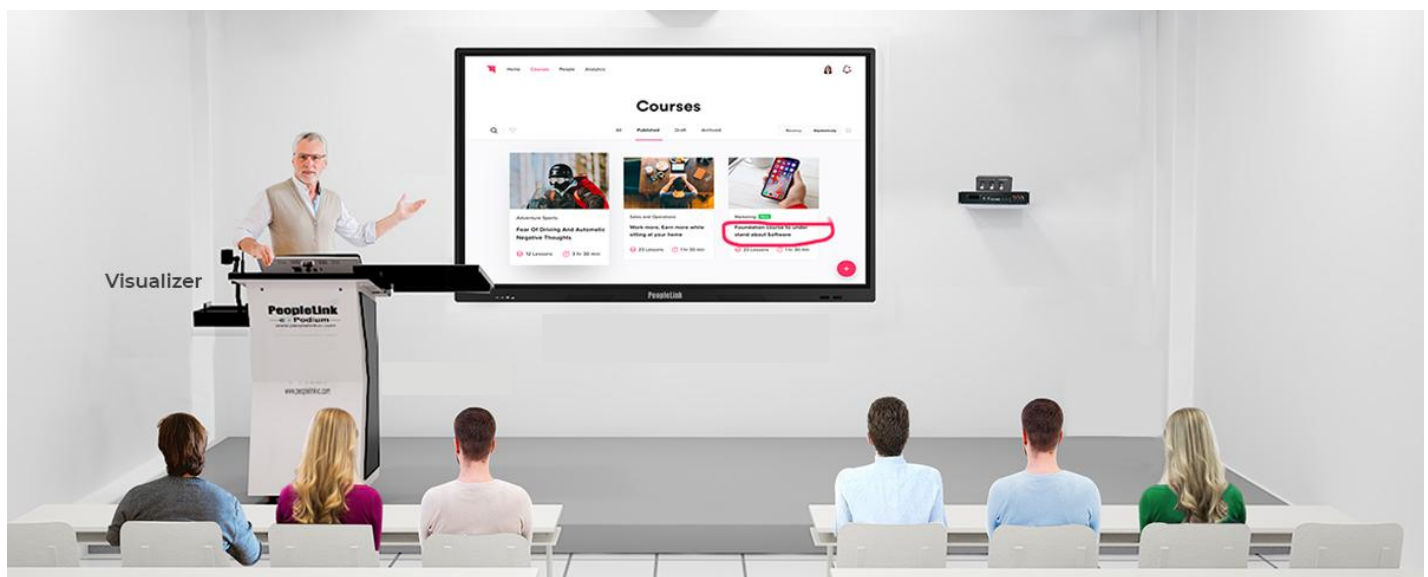

General Specifications

Tablet Monitor Features

Screen Size : 21.5" wide LED

Resolution : 1920 x 1080

PC Connection : USB Port

Luminosity : 250 cd/m2

Input : DVI, HDMI

Touch : Finger and Stylus with capacitive Touch

Stylus Type : Battery Free Pen

Number of Colours : 16.7M

Response time : 5ms

Contraste ratio : 1000/1

Operating System : Windows, Linux, Mac

Electrical

Input Voltage : DC 12V.

Power : 100 – 250V AC : 100 – 250V AC.

Contents

Accessories : 1.5 Mtrs HDMI Cable x1,
3.5mm Male to Male x 1, USB 2.0 M to M x4.

Laptop Interface

Laptop Interface : Inbuilt

Video Port For laptop : 1x HDMI(4K), 1VGA

Audio Port For Laptop : 1x 3.5mm Stereo Female Port

Buttons: Video Selection buttons x4, Microphone Control Buttons, Volume Control Buttons, projector Control Buttons, Screen up/Down Buttons.

LAN Port : 1x RJ-45

USB 2.0 Ports : 4x USB 2.0 Ports,, 1xUSB (Laptop Touch & DSP), 1xUSB (CPU Touch & DSP)

Power Socket : 3 Pin AC 220 Power Socket

Input / Output Ports : 4x HDMI Inputs, 2x HDMI Outputs

Gooseneck Microphone Features: (Optional)

Cartridge : 20mm Condenser

Frequency Response : 40~20000 Hz.

Polar Pattern and Microphone Type : Cardioids, Polarized Condenser

Connectors : 3-Pin XLR 48V Phantom Power with Impedance of 200 Ohms

Sound Pressure Level(SPL) : 138 DB SPL@ 1% Threshold