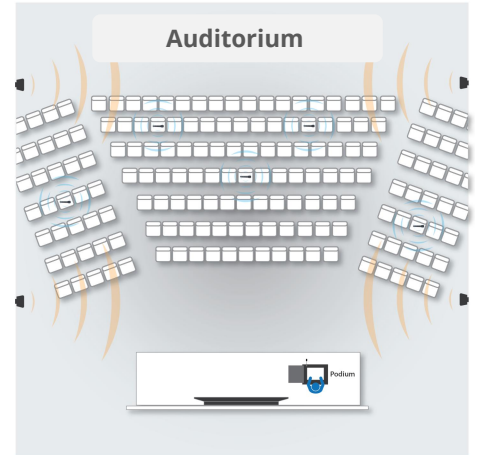

Application Scenarios

Disclaimer:- Room setup diagrams provided for reference only. Actual room setup and size may vary as per requirements.