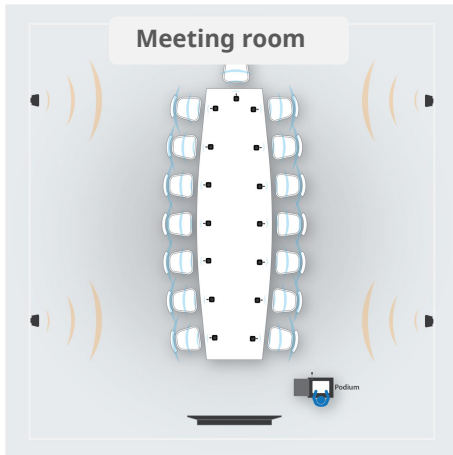

Application Scenarios

Disclaimer:- Room setup diagrams provided for reference only. Actual room setup and size may vary as per requirements.