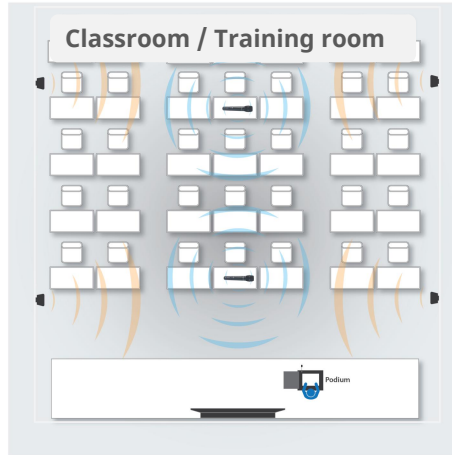

Application Scenarios

Disclaimer:- Room setup diagrams provided for reference only. Actual room setup and size may vary as per requirements.