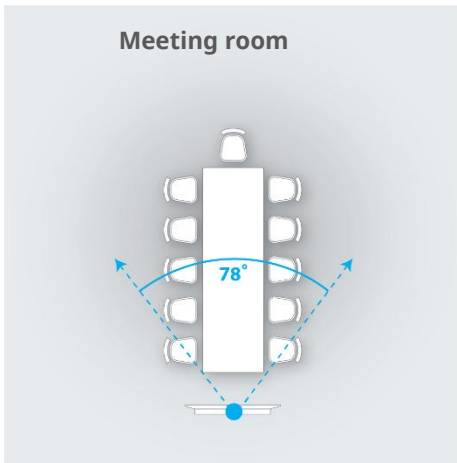

Power Consumption : 12W (Max)

Dimensions

Length (L) : 144 mm

Height (H) : 173.4 mm

Depth (D) : 144 mm

Net Weight : 1.41kg

Application Scenarios

Disclaimer:- Room setup diagrams are provided for reference only. Actual room setup and size may vary as per requirements.