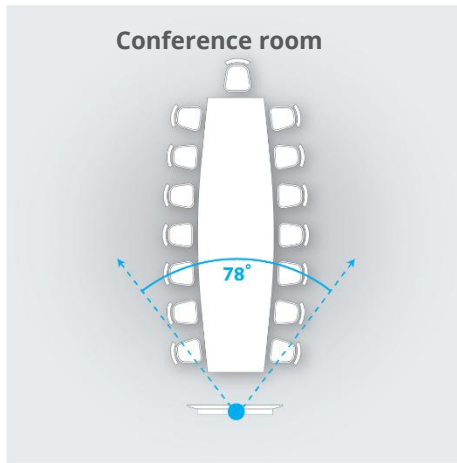

Power Consumption : 12W (Max)

Dimensions

Length (L) : 144 mm

Height (H) : 173.4 mm

Depth (D) : 144 mm

Net Weight : 1.41kg

Application Scenarios

Disclaimer:- Room setup diagrams are provided for reference only. Actual room setup and size may vary as per requirements.