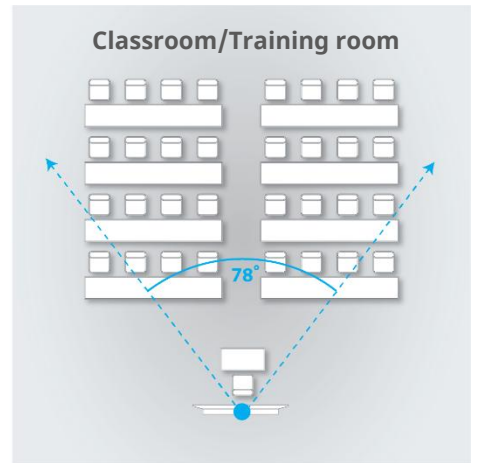

Power Consumption : 12W (Max)

Dimensions

Length (L) : 144 mm

Height (H) : 173.4 mm

Depth (D) : 144 mm

Net Weight : 1.41kg

Application Scenarios

Disclaimer:- Room setup diagrams are provided for reference only. Actual room setup and size may vary as per requirements.