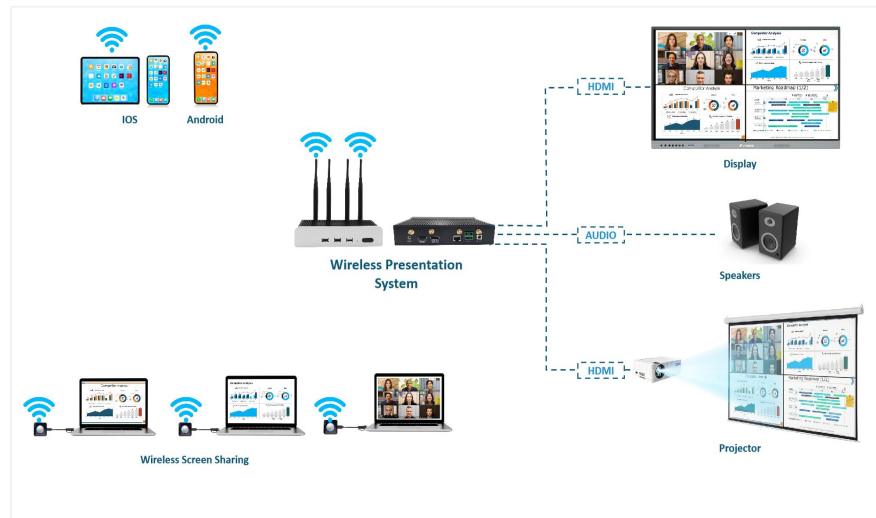

General Specifications

Device Compatibility : Windows, macOS, Android, iOS

Resolution Support : Default 1080p, Optional 720p, 1440p, 2160p

Audio Transmission : Supported on all platforms

Security : Pin Code Protection, Dynamic Password Changing

Multi-Screen Support : Up to 9 simultaneous screens

Connection Ports : HDMI, USB Type-C

Power Supply : AC Adapter (included)

Screen Rotation : 90°, 180°, 270° (for single-screen mode)

Mirroring Protocols : AirPlay (iOS), Miracast (Android), USB Display

Centralized Control :

Remote management, multi-screen coordination

BYOM Support : USB camera with microphone and speaker integration

Additional Features : Extended Screen, Mouse Acceleration, Plug & Play

Application Scenarios

Ordering Information

PeopleLink Wireless Presenter

:

PPL-WPS-01

SALES AND INQUIRIES

Global Headquarters

Q3-A3, 10th Floor Cyber Towers,
HITEC City, Hyderabad,
Telangana 500081, **India**
Phone: +91 9100123013
Email: vc@peoplelinkvc.com

International Contact Numbers

USA: +1 669-696-8383
Australia: +61 370 037070
France: +33 6 80 75 26 42
Middle East: +966 5300 19292
UK: +44 20 4571 5454

Tech Support

Toll Free: 1800 208 3399
customersupport@peoplelinkvc.com